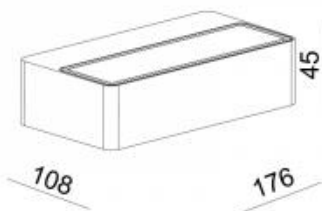

<https://uni-luce.com>

+39 339 505 5880

info@uni-luce.com

Via Monselice, 26, 20832 Desio

MB, Italy

BIDI 10 U&D

Available colors:	<input type="radio"/> 348-W10
	<input checked="" type="radio"/> 348-B10
	<input type="radio"/> 348-GR10
Beam angle:	0°
LED Color:	3000K
System Power:	10W 500mA
CRI:	90
Material:	die-casting powder coated aluminium
Location:	Exterior
Fixation:	Wall
Installation:	Surface
Product dimension:	108x176x45mm
Input:	100-240V 50\60Hz
IP:	65
Class:	I
Light Window:	glass

<https://uni-luce.com>

+39 339 505 5880

info@uni-luce.com

Via Monselice, 26, 20832 Desio

MB, Italy

A medium sized rectangular lighting fixture, delivering a pleasant up and downward light effect on your wall. As a wall surface mounted unit, the BIDI is perfect for both residential use or for hospitality usage in hotels and restaurants. Despite its IP65 rating for outdoor use, this unit also feels very comfortable when used indoors.