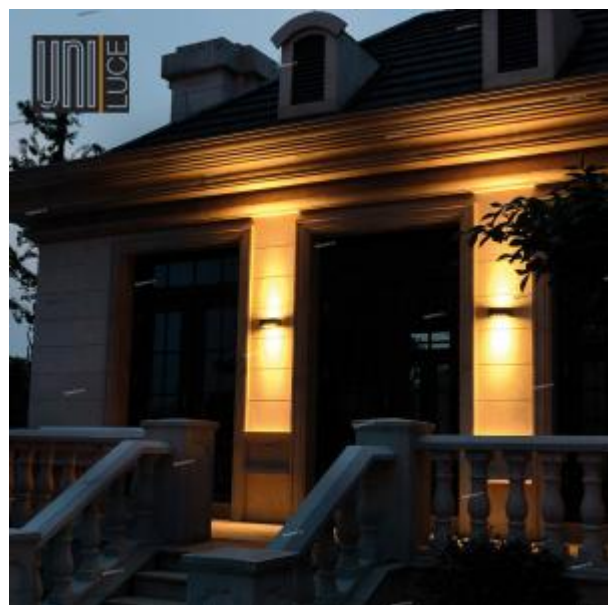

<https://uni-luce.com>

+39 339 505 5880

info@uni-luce.com

Via Monselice, 26, 20832 Desio

MB, Italy

BIDI 10 U&D

Available colors:	<input type="radio"/> 348-W10
	<input checked="" type="radio"/> 348-B10
	<input type="radio"/> 348-GR10
Beam angle:	0°
LED Color:	3000K
System Power:	10W 500mA
CRI:	90
Material:	die-casting powder coated aluminium
Location:	Exterior
Fixation:	Wall
Installation:	Surface
Product dimension:	108x176x45mm
Input:	100-240V 50\60Hz
IP:	65
Class:	I
Light Window:	glass

<https://uni-luce.com>

+39 339 505 5880

info@uni-luce.com

Via Monselice, 26, 20832 Desio

MB, Italy

A medium sized rectangular lighting fixture, delivering a pleasant up and downward light effect on your wall. As a wall surface mounted unit, the BIDI is perfect for both residential use or for hospitality usage in hotels and restaurants. Despite its IP65 rating for outdoor use, this unit also feels very comfortable when used indoors.