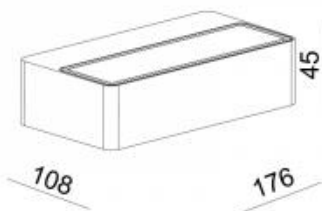

<https://uni-luce.com>

+39 339 505 5880

info@uni-luce.com

Via Monselice, 26, 20832 Desio

MB, Italy

BIDI 16 U&D

Available colors:	<input type="radio"/> 398-W16
	<input checked="" type="radio"/> 398-B16
	<input type="radio"/> 398-GR16
Beam angle:	0°
LED Color:	3000K
System Power:	16W 700mA
CRI:	80
Material:	die-casting powder coated aluminium
Location:	Exterior
Fixation:	Wall
Installation:	Surface
Product dimension:	108x176x45mm
Input:	100-240V 50\60Hz
IP:	65
Class:	I
Light Window:	glass

<https://uni-luce.com>

+39 339 505 5880

info@uni-luce.com

Via Monselice, 26, 20832 Desio

MB, Italy

A medium sized rectangular lighting fixture, delivering a pleasant up and downward light effect on your wall. As a wall surface mounted unit, the BIDI is perfect for both residential use or for hospitality usage in hotels and restaurants. Despite its IP65 rating for outdoor use, this unit also feels very comfortable when used indoors.