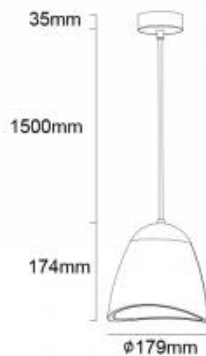

<https://uni-luce.com>

+39 339 505 5880

info@uni-luce.com

Via Monselice, 26, 20832 Desio

MB, Italy

BOALUM

Available colors:

○ 596-W

Beam angle:

L°

LED Color:

3000K

System Power:

E27 MAX40

Material:

gypsum, aluminum

Location:

Interior

Fixation:

Ceiling

Installation:

Suspended

Product dimension:

179x1709mm

Input:

220-240V 50\60Hz

IP:

20

Class:

I