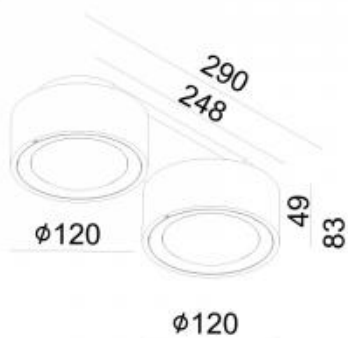

<https://uni-luce.com>

+39 339 505 5880

info@uni-luce.com

Via Monselice, 26, 20832 Desio

MB, Italy

BOBO-2 LENS ADJUSTABLE

Available colors:

○ 529-W11AD

● 529-B11AD

○ 529-WB11AD

Beam angle:

20° 30° 42°

LED Color:

2700K 3000K 4000K

LED power:

2x8,9W

System Power:

2x11W 500mA

CRI:

90

Lumen output:

2x1135 lm

Location:

Interior

Fixation:

Celling

Installation:

Surface

Product dimension:

D120mm x 81mm

Input:

220-240V 50/60HZ

IP:

20

Class:

I

DIM Option:

ON/OFF TRIAC DTW