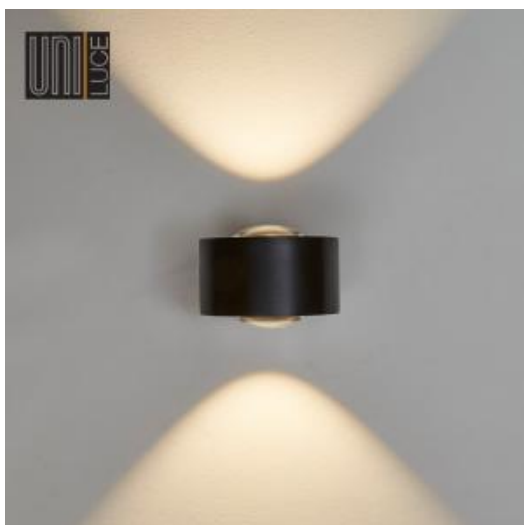

<https://uni-luce.com>

+39 339 505 5880

info@uni-luce.com

Via Monselice, 26, 20832 Desio

MB, Italy

BOBO LENS WALL U&D

Available colors:

○ 1529-W11

● 1529-B11AD

○ 1529-WB11AD

Beam angle:

20° 30° 42°

LED Color:

2700K 3000K 4000K

LED power:

2x8,9W

System Power:

2x11W 500mA

CRI:

90

Lumen output:

2x1135 lm

Location:

Interior

Fixation:

Wall

Installation:

Surface

Product dimension:

D120mm x 81mm

Input:

220-240V 50/60HZ

IP:

20

Class:

I

DIM Option:

ON/OFF TRIAC DTW