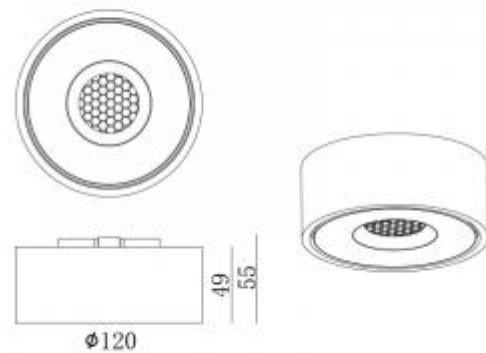

<https://uni-luce.com>

+39 339 505 5880

info@uni-luce.com

Via Monselice, 26, 20832 Desio

MB, Italy

BOBO

Available colors:

○ 346-W11TD

● 346-B11TD

Beam angle:

24° 48°

LED Color:

3000K 4000K 2400K

LED power:

8,9W

System Power:

11W, 500mA

CRI:

90

Lumen output:

1135lm

Location:

Interior

Fixation:

Ceiling

Installation:

Surface

Product dimension:

120x68mm

Input:

220-240V 50\60Hz

IP:

20

Class:

I