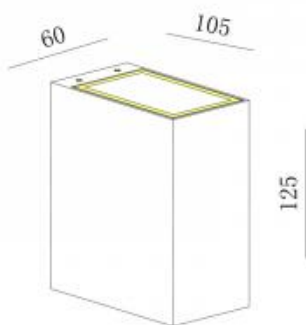

Beam angle: 0°
LED Color: 5000K
System Power: 2 x 4,6W 500mA
CRI: 80
Lumen output: 2 x 471lm
Material: die-casting powder coated aluminium
Location: Exterior
Fixation: Wall
Installation: Surface
Product dimension: 105x60x125mm
Input: 100-240V 50\60Hz
IP: 65
Class: I
Light Window: glass

<https://uni-luce.com>

+39 339 505 5880

info@uni-luce.com

Via Monselice, 26, 20832 Desio

MB, Italy

The classic collection CAVE gives you a lot of freedom. So you can put together an attractive or artistic cluster of light by combining multiple devices. You can also choose the color of the light: warm white or cool white. The fixture is available in aluminium grey, black or white.