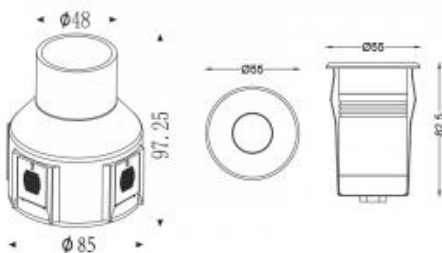

<https://uni-luce.com>
+39 339 505 5880
info@uni-luce.com

Via Monselice, 26, 20832 Desio
MB, Italy

CHARA RO

Available colors:	○ 406-SS2RO
Beam angle:	30° 30°
LED Color:	3000K 6000K
System Power:	1x2W
Lumen output:	183lm (6000K) 143lm (3000K)
Material:	die-casting powder coating aluminum
Location:	Exterior
Fixation:	Inground
Product dimension:	65x97,25mm
Input:	220-240V 50\60Hz 24V DC
IP:	67
Class:	II
Glass:	tempered white coated glass, T=7mm
Front cover:	SUS316 stainless steel

<https://uni-luce.com>

+39 339 505 5880

info@uni-luce.com

Via Monselice, 26, 20832 Desio

MB, Italy

The miniature inground fixture CHARA is presented in round and square shapes. In addition, asymmetrical series is available. Honeycomb accessories can be added for special light effect, once needed.