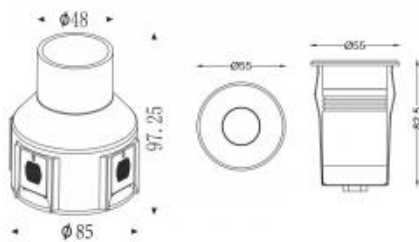

## CHARA RO ASYMMETRICAL

Available colors:	○ 406-SS2RSOASY
Beam angle:	45° 45°
LED Color:	3000K 6000K
System Power:	1x2W
Lumen output:	183lm (6000K) 143lm (3000K)
Material:	die-casting powder coating aluminum
Location:	Exterior
Fixation:	Inground
Product dimension:	85x97,25mm
Input:	220-240V 50\60Hz 24V DC
IP:	67
Class:	II
Glass:	tempered white coated glass, T=7mm
Front cover:	SUS316 stainless steel

<https://uni-luce.com>

+39 339 505 5880

[info@uni-luce.com](mailto:info@uni-luce.com)

Via Monselice, 26, 20832 Desio

MB, Italy

The miniature inground fixture CHARA is presented in round and square shapes. In addition, asymmetrical series is available. Honeycomb accessories can be added for special light effect, once needed.