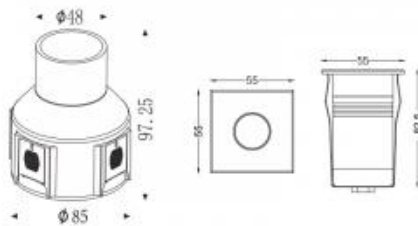

## CHARA SQ

Available colors:	○ 406-SS2SQ
Beam angle:	30° 30°
LED Color:	3000K 6000K
System Power:	1x2W
Lumen output:	183lm (6000K) 143lm (3000K)
Material:	die-casting powder coating aluminum
Location:	Exterior
Fixation:	Inground
Product dimension:	85x97,25mm
Input:	220-240V 50\60Hz 24V DC
IP:	67
Class:	II
Glass:	tempered white coated glass, T=7mm
Front cover:	SUS316 stainless steel

<https://uni-luce.com>

+39 339 505 5880

[info@uni-luce.com](mailto:info@uni-luce.com)

Via Monselice, 26, 20832 Desio

MB, Italy

The miniature inground fixture CHARA is presented in round and square shapes. In addition, asymmetrical series is available. Honeycomb accessories can be added for special light effect, once needed.