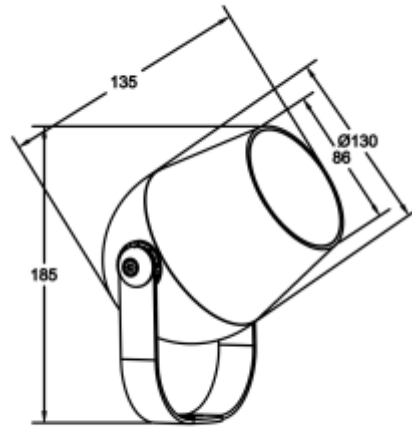

<https://uni-luce.com>
+39 339 505 5880
info@uni-luce.com

Via Monselice, 26, 20832 Desio
MB, Italy

CITRO 15 S

Available colors:	● 6891-B15 ● 6891-DGR15 ● 6891-GR15
Beam angle:	24° 30° 40° 60° 25x45° 30x60°
LED Color:	2700K 3000K 4000K 6000K
System Power:	7x2.1W
CRI:	90
Lumen output:	1211lm
Material:	aluminium, glass
Location:	Exterior
Fixation:	Wall Ground
Installation:	Surface
Product dimension:	130x135mm
Input:	220-240V 50/60HZ
IP:	66
Class:	III
DIM Option:	DALI RGB DMX PWM RGBW
IK:	08