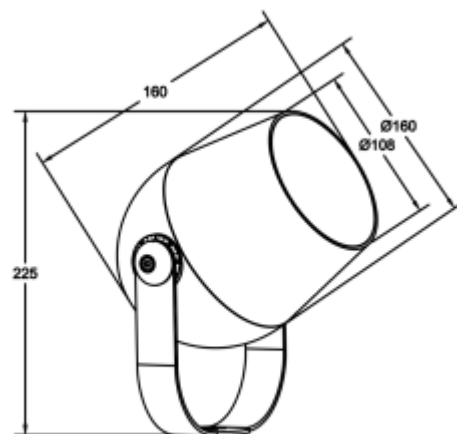

<https://uni-luce.com>
+39 339 505 5880
info@uni-luce.com

Via Monselice, 26, 20832 Desio
MB, Italy

CITRO 18 M COB

Available colors:

- 6896-B18-COB
- 6896-DGR18-COB
- 6896-GR18-COB

Beam angle: 10° 15° 24° 36° 50°
LED Color: 2700K 3000K 4000K 6000K
System Power: COB 1x18W
CRI: 90
Lumen output: 1788lm
Material: aluminium, glass
Location: Exterior
Fixation: Wall Ground
Installation: Surface
Product dimension: 108x160mm
Input: 220-240V 50/60HZ
IP: 66
Class: III
DIM Option: DALI RGB DMX PWM RGBW
IK: 08