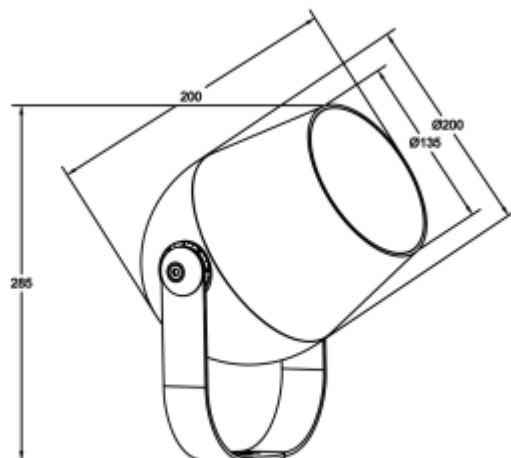

## CITRO 25 L COB

Available colors:

- 6897-B25-COB
- 6897-DGR25-COB
- 6897-GR25-COB

Beam angle:	10° 15° 24° 36° 50°
LED Color:	2700K 3000K 4000K 6000K
System Power:	COB 1x25W
CRI:	90
Lumen output:	2487lm
Material:	aluminium, glass
Location:	Exterior
Fixation:	Wall, Ground
Installation:	Surface
Product dimension:	135x200mm
Input:	220-240V 50/60HZ
IP:	66
Class:	III
DIM Option:	DALI RGB DMX PWM RGBW
IK:	08