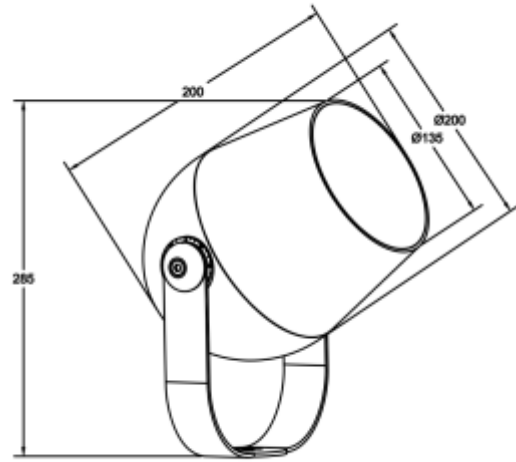

<https://uni-luce.com>
+39 339 505 5880
info@uni-luce.com

Via Monselice, 26, 20832 Desio
MB, Italy

6893-B45

Available colors:	● 6893-B45 ● 6893-DGR45 ● 6893-GR45
Beam angle:	24° 30° 40° 60° 25x45° 30x60°
LED Color:	2700K 3000K 4000K 6000K
System Power:	30x1.5W
CRI:	90
Lumen output:	3646lm
Material:	aluminium, glass
Location:	Exterior
Fixation:	Wall Ground
Installation:	Surface
Product dimension:	135x200mm
Input:	220-240V 50/60HZ
IP:	66
Class:	III
DIM Option:	DALI RGB DMX PWM RGBW
IK:	08