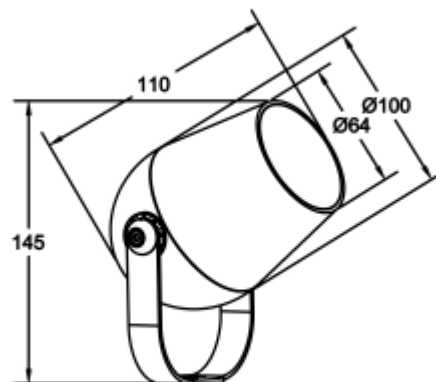

<https://uni-luce.com>
+39 339 505 5880
info@uni-luce.com

Via Monselice, 26, 20832 Desio
MB, Italy

CITRO 6 SS COB

Available colors:

- 6894-B6-COB
- 6894-DGR6-COB
- 6894-GR6-COB

Beam angle: 10° 15° 24° 36° 50°
LED Color: 2700K 3000K 4000K 6000K
System Power: COB 1x6.3W
CRI: 90
Lumen output: 6331lm
Material: aluminium, glass
Location: Exterior
Fixation: Wall Ground
Installation: Surface
Product dimension: 64x110mm
Input: 220-240V 50/60HZ
IP: 66
Class: III
DIM Option: DALI RGB DMX PWM RGBW
IK: 08