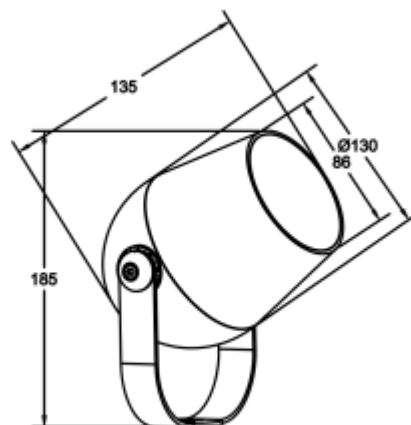

<https://uni-luce.com>
+39 339 505 5880
info@uni-luce.com

Via Monselice, 26, 20832 Desio
MB, Italy

CITRO 9 S COB

Available colors:

- 6895-B9-COB
- 6895-DGR9-COB
- 6895-GR9-COB

Beam angle: 10° 15° 24° 36° 50°
LED Color: 2700K 3000K 4000K 6000K
System Power: COB 1x9W
CRI: 90
Lumen output: 9821lm
Material: aluminium, glass
Location: Exterior
Fixation: Wall Ground
Installation: Surface
Product dimension: 139x135
Input: 220-240V 50/60HZ
IP: 66
Class: III
DIM Option: DALI RGB DMX PWM RGBW
IK: 08