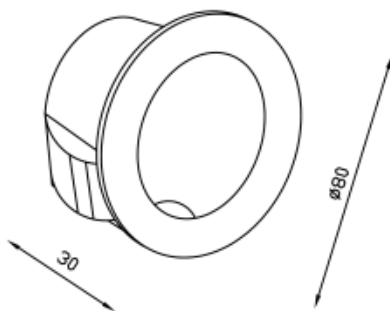

LED Color: 2700K 3000K 4000K 6000K

System Power: 3W

CRI: 90

Lumen output: 125lm

Material: aluminium

Location: Interior

Fixation: Wall

Installation: Recessed

Product dimension: D80x30mm

Input: 220-240V 50/60HZ

IP: 54

Class: III

DIM Option: TRIAC

<https://uni-luce.com>

+39 339 505 5880

info@uni-luce.com