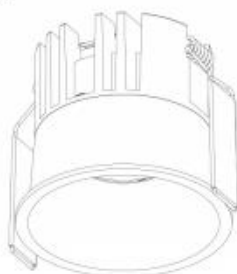

## COMETA M

Available colors:

- 1536-W15
- 1536-B15
- 1536-WB15

Beam angle: 15° 24° 36°  
LED Color: 2700K 3000K 4000K  
LED power:: 13W  
System Power:: 15W  
CRI:: 90  
Location:: Interior  
Fixation:: Ceiling  
Installation:: Recessed  
Product dimension:: D82\*69.5mm  
Cut hole size:: D75mm  
Input:: 220-240V 50/60HZ  
IP:: 54 20  
Class:: III  
DIM Option:: ON/OFF DALI TRIAC 1-10V

φ82mm

70mm

φ75mm