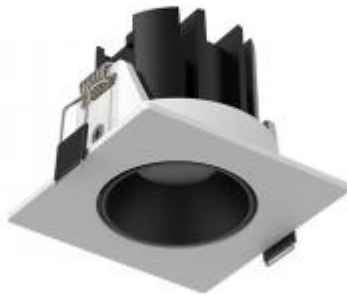

<https://uni-luce.com>
+39 339 505 5880
info@uni-luce.com

Via Monselice, 26, 20832 Desio
MB, Italy

COMETA S SQ ADJUSTABLE

Available colors:

- 1537-W9AD
- 1537-B9AD
- 1537-WB9AD

Beam angle: 15° 24° 36°
LED Color: 2700K 3000K 4000K
LED power:: 7,8W
System Power:: 9W
CRI:: 90
Location:: Interior
Fixation:: Ceiling
Installation:: Recessed
Product dimension:: 65*65*49mm
Cut hole size:: D55mm
Input:: 220-240V 50/60HZ
IP:: 54 / 65
Class:: III
DIM Option:: ON/OFF DALI TRIAC 1-10V