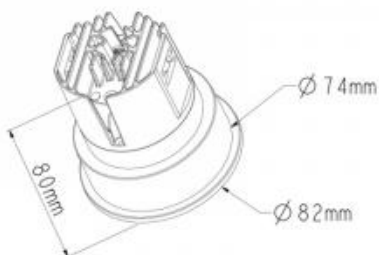

Available colors:

Beam angle: 15° 25° 38°

LED Color: 3000K 4000K 5000K

LED power: 10W

System Power: 11W 250mA

CRI: 90

Lumen output: 960lm

Location: Interior

Fixation: Ceiling

Installation: Recessed

Product dimension: 74x82x80mm

Cut hole size: 75mm

Input: 220-240V 50\60Hz

IP: 65

Class: III

DIM Option: ON/OFF DALI TRIAC 1-10V