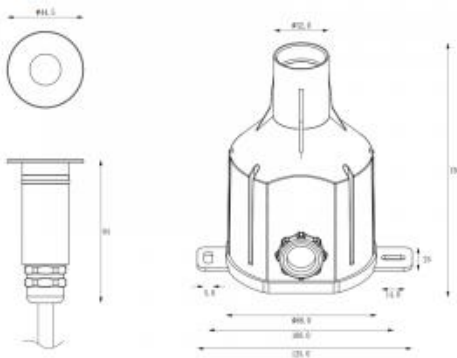

<https://uni-luce.com>
+39 339 505 5880
info@uni-luce.com

Via Monselice, 26, 20832 Desio
MB, Italy

CRYSTAL RO SYMMETRICAL

Available colors:	○ 411-SS2-VD
Beam angle:	30°
LED Color:	3000K 6000K
System Power:	1x2W
Lumen output:	102lm(6000K) 94lm(3000K)
Material:	SUS316 stainless steel
Location:	Exterior
Fixation:	Underwater
Product dimension:	D44,5 x H84mm
Input:	24V DC
IP:	68
Class:	II
Glass:	tempered glass, T=4mm
Front cover:	SUS316 stainless steel
Gasket:	EPDM

<https://uni-luce.com>

+39 339 505 5880

info@uni-luce.com

Via Monselice, 26, 20832 Desio

MB, Italy

CRISTAL is a great example of miniature recessed underwater lighting. Triac, PWM, 1-10V and DALI are available for choice.