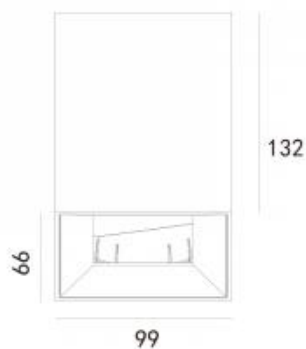

<https://uni-luce.com>

+39 339 505 5880

info@uni-luce.com

Via Monselice, 26, 20832 Desio

MB, Italy

CUBO M

Available colors:

☐ 455-WW12

☒ 455-BB12

☐ 455-WB12

Beam angle:

8° 22° 32°

LED Color:

2700K 3000K 4000K

LED power:

10,7W

System Power:

12W

CRI:

80

Lumen output:

1261lm

Location:

Interior

Fixation:

Ceiling

Installation:

Surface

Product dimension:

66x99x132mm

Input:

220-240V 50\60Hz

IP:

20

Class:

I

DIM Option:

ON/OFF TRIAC