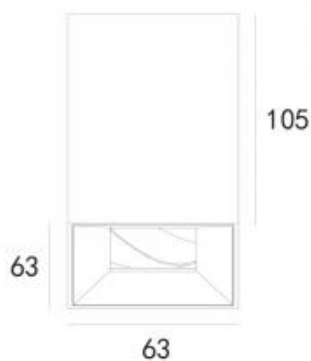

<https://uni-luce.com>
+39 339 505 5880
info@uni-luce.com

Via Monselice, 26, 20832 Desio
MB, Italy

CUBO S

Available colors:

☐ 455-WW6

☒ 455-BB6

☐ 455-WB6

Beam angle: 39° 47° 32°

LED Color: 2700K 3000K 4000K

LED power: 5W

System Power: 6W 500mA

CRI: 80

Lumen output: 513lm

Location: Interior

Fixation: Ceiling

Installation: Surface

Product dimension: 63x63x105mm

Input: 220-240V 50\60Hz

IP: 20

Class: I

DIM Option: ON/OFF TRIAC