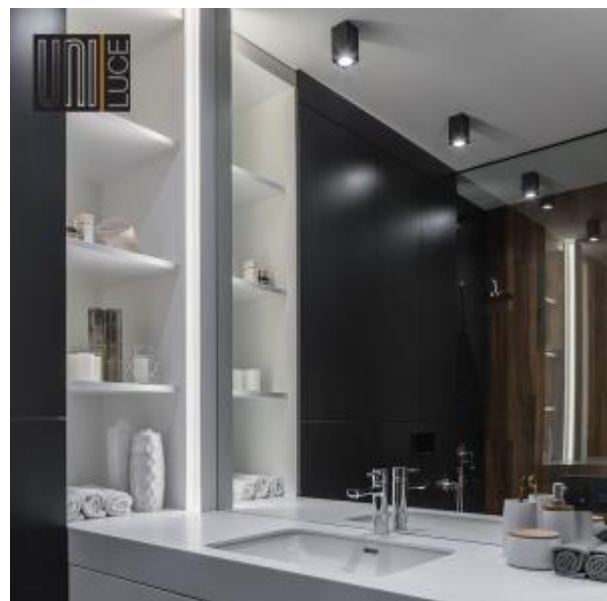

<https://uni-luce.com>
+39 339 505 5880
info@uni-luce.com

Via Monselice, 26, 20832 Desio
MB, Italy

CUBO S

Available colors:

☐ 455-WW6

☒ 455-BB6

☐ 455-WB6

Beam angle: 39° 47° 32°

LED Color: 2700K 3000K 4000K

LED power: 5W

System Power: 6W 500mA

CRI: 80

Lumen output: 513lm

Location: Interior

Fixation: Ceiling

Installation: Surface

Product dimension: 63x63x105mm

Input: 220-240V 50\60Hz

IP: 20

Class: I

DIM Option: ON/OFF TRIAC