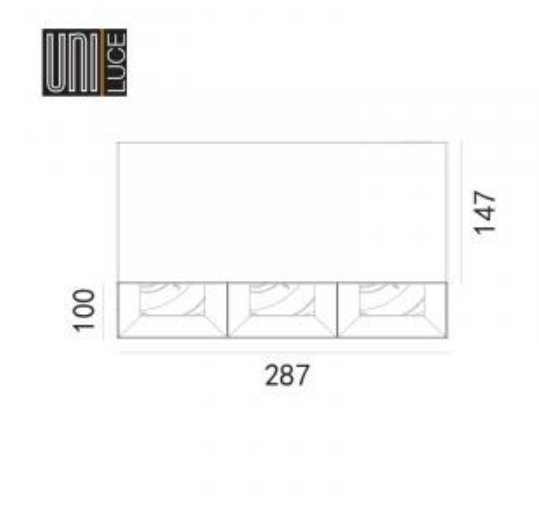

<https://uni-luce.com>
+39 339 505 5880
info@uni-luce.com

Via Monselice, 26, 20832 Desio
MB, Italy

CUBO-3

- 455-W35
- 455-B35
- 455-WB35

Available colors:

Beam angle: 8° 22° 32°
LED Color: 2700K 3000K 4000K
LED power: 32W
System Power: 35W 900mA
CRI: 80
Lumen output: 3850lm
Location: Interior
Fixation: Ceiling
Installation: Surface
Product dimension: 100x287x147mm
Input: 220-240V 50\60Hz
IP: 20
Class: I
DIM Option: ON/OFF TRIAC