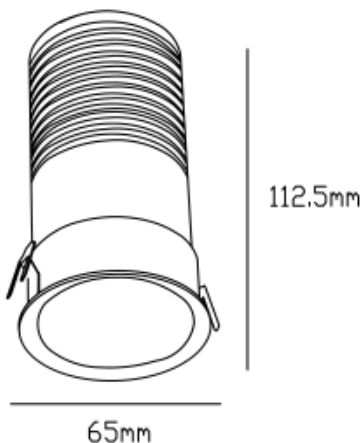

System Power: 12W

CRI: 90

Lumen output: 960lm

Material: aluminium

Location: Interior

Fixation: Ceiling

Installation: Recessed

Product dimension: 65x112.5mm

Cut hole size: diam55mm

Input: 220-240V 50/60HZ

IP: 65

Class: III

DIM Option: DALI TRIAC 1-10V DTW

<https://uni-luce.com>

+39 339 505 5880

[info@uni-luce.com](mailto:info@uni-luce.com)