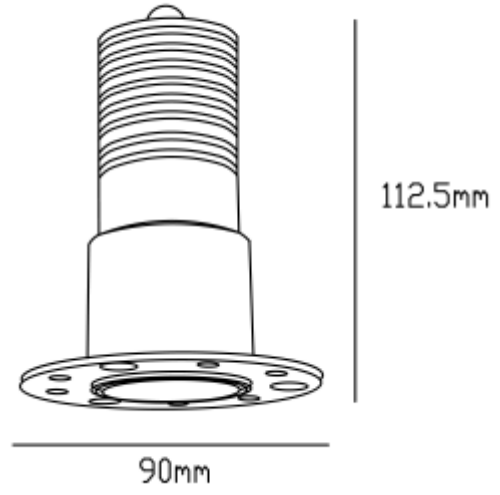

## DEEP LIGHT 12 M

Available colors:

23210-W12TR

23210-W12TR

23210-B12TR

23210-S12TR

Beam angle: 15°

LED Color: 2700K 3000K 4000K 6000K

System Power: 12W

CRI: 90

Lumen output: 960lm

Material: aluminium

Location: Interior

Fixation: Ceiling

Installation: Recessed

Product dimension: 90x112.5mm

Cut hole size: diam55mm

Input: 220-240V 50/60HZ

IP: 65

Class: III

DIM Option: DALI TRIAC 1-10V DTW

<https://uni-luce.com>

+39 339 505 5880

[info@uni-luce.com](mailto:info@uni-luce.com)

Via Monselice, 26, 20832 Desio

MB, Italy

DEEP LIGHT is the iconic example of minimalism and functionality. The perfect light effect creates a uniform illumination. Thanks to deep light source, the lamp provides absolutely soft anti-glare light effect. The collection comes in 3 sizes with 7W, 12W and 15W with both trim and trimless installation for option. IP65 makes it possible to use the lamp for wet zones where additional water resistance is required.