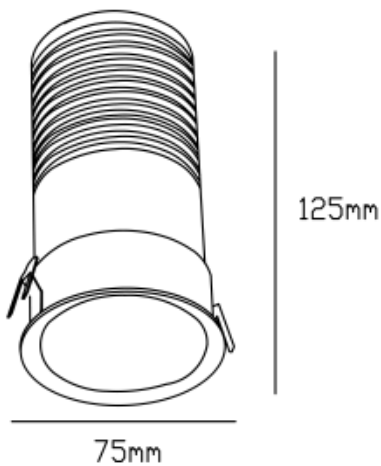

System Power: 15W

CRI: 90

Lumen output: 1200lm

Material: aluminium

Location: Interior

Fixation: Ceiling

Installation: Recessed

Product dimension: 75x125mm

Cut hole size: diam65mm

Input: 220-240V 50/60HZ

IP: 65

Class: III

DIM Option: DALI TRIAC 1-10V DTW

<https://uni-luce.com>

+39 339 505 5880

[info@uni-luce.com](mailto:info@uni-luce.com)