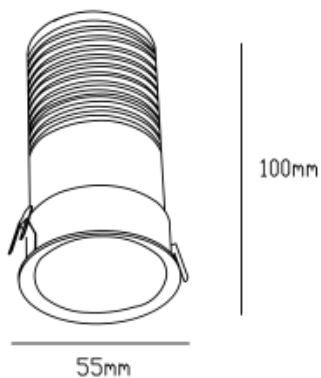

Beam angle: 15°
LED Color: 2700K 3000K 4000K 6000K
System Power: 7W
CRI: 90
Lumen output: 560lm
Material: aluminium
Location: Interior
Fixation: Ceiling
Installation: Recessed
Product dimension: 55x100mm
Cut hole size: diam45mm
Input: 220-240V 50/60HZ
IP: 65
Class: III
DIM Option: DALI TRIAC 1-10V DTW

<https://uni-luce.com>

+39 339 505 5880

info@uni-luce.com

Via Monselice, 26, 20832 Desio

MB, Italy

DEEP LIGHT is the iconic example of minimalism and functionality. The perfect light effect creates a uniform illumination. Thanks to deep light source, the lamp provides absolutely soft anti-glare light effect. The collection comes in 3 sizes with 7W, 12W and 15W with both trim and trimless installation for option. IP65 makes it possible to use the lamp for wet zones where additional water resistance is required.