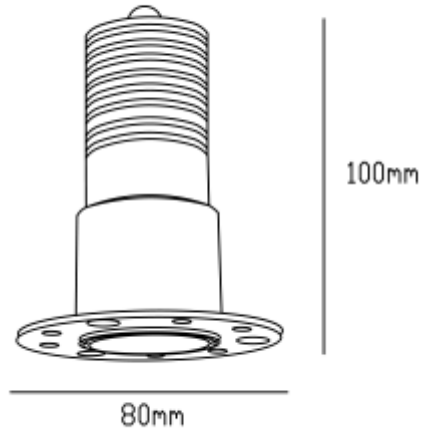

23209-W7TR

23209-B7TR

23209-S7TR

Beam angle: 15°

LED Color: 2700K 3000K 4000K 6000K

System Power: 7W

CRI: 90

Lumen output: 560lm

Material: aluminium

Location: Interior

Fixation: Ceiling

Installation: Recessed

Product dimension: 80x100mm

Cut hole size: diam45mm

Input: 220-240V 50/60HZ

IP: 65

Class: III

DIM Option: DALI TRIAC 1-10V DTW

<https://uni-luce.com>

+39 339 505 5880

info@uni-luce.com

Via Monselice, 26, 20832 Desio

MB, Italy

DEEP LIGHT is the iconic example of minimalism and functionality. The perfect light effect creates a uniform illumination. Thanks to deep light source, the lamp provides absolutely soft anti-glare light effect. The collection comes in 3 sizes with 7W, 12W and 15W with both trim and trimless installation for option. IP65 makes it possible to use the lamp for wet zones where additional water resistance is required.