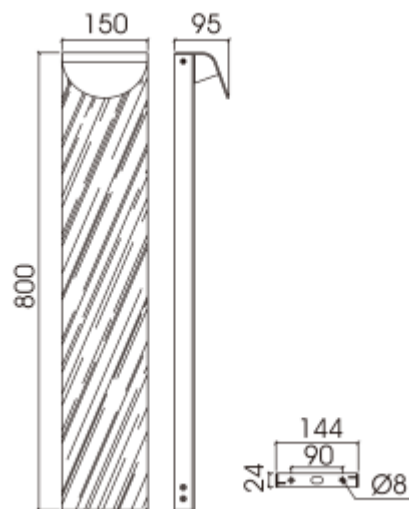

## DEMETRA 5 800

Available colors:	<input type="radio"/> 20157-LWO5-800 <input type="radio"/> 20157-LWO5-800
Beam angle:	/°
LED Color:	2700K 3000K 4000K 6000K
System Power:	5W
CRI:	90
Lumen output:	325lm
Material:	stainless steel
Location:	Exterior
Fixation:	Bollards
Installation:	Exterior
Product dimension:	150x95xH800mm
Input:	220-240V 50/60HZ
IP:	65
Class:	I
DIM Option:	DALI TRIAC 1-10V
IK:	08