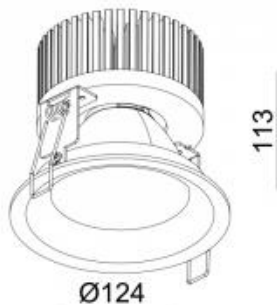

Location:

Interior

Fixation:

Ceiling

Installation:

Recessed

Product dimension:

124x113mm

Cut hole size:

114mm

Input:

220-240V 50\60Hz

IP:

20

Class:

III