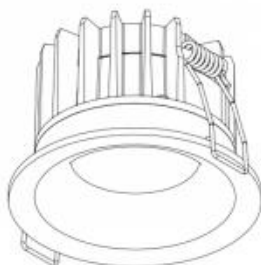

Location:

Interior

Fixation:

Ceiling

Installation:

Recessed

Product dimension:

82x54mm

Cut hole size:

68mm

Input:

220-240V 50\60Hz

IP:

20

Class:

III