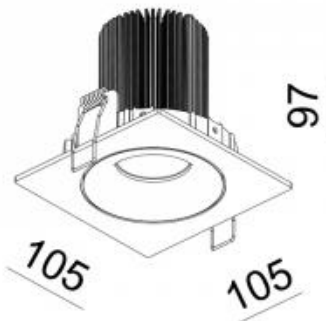

Location:

Interior

Fixation:

Ceiling

Installation:

Recessed

Product dimension:

105x105x97mm

Cut hole size:

98mm

Input:

220-240V 50\60Hz

IP:

20

Class:

III