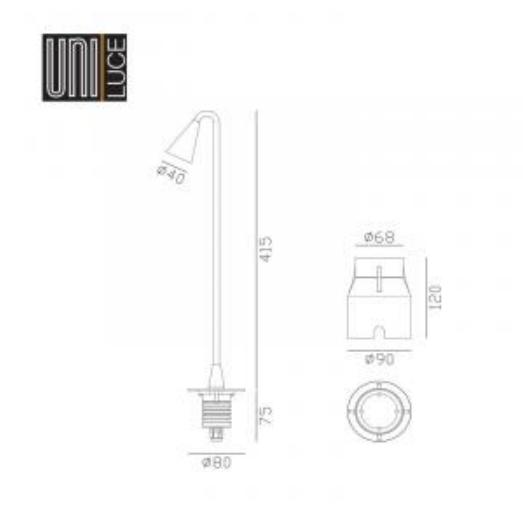

LED Color: 3000K

LED power: 2,6W

System Power: 4W

CRI: 90

Lumen output: 145lm

Material: aluminium

Location: Exterior

Fixation: Bollards

Product dimension: 40x490mm

Input: 220-240V 50\60Hz 24V DC 50\60Hz

IP: 65

Class: III

<https://uni-luce.com>

+39 339 505 5880

info@uni-luce.com

Via Monselice, 26, 20832 Desio

MB, Italy

Flower shape bollard can decorate any landscape. Single lamp is available in 3 heights, sides a "bouquest" of 3 and 5 lamps are available for choice.