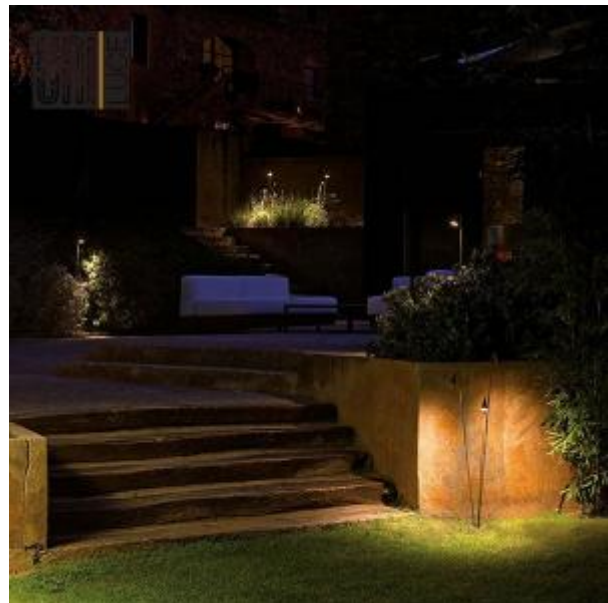

<https://uni-luce.com>

+39 339 505 5880

info@uni-luce.com

Via Monselice, 26, 20832 Desio

MB, Italy

ELZA 400

Available colors: 627-DGR4
 627-B4VD

Beam angle: 12° 12°

LED Color: 3000K

LED power: 2,6W

System Power: 4W

CRI: 90

Lumen output: 145lm

Material: aluminium

Location: Exterior

Fixation: Bollards

Product dimension: 40x490mm

Input: 220-240V 50\60Hz 24V DC 50\60Hz

IP: 65

Class: III