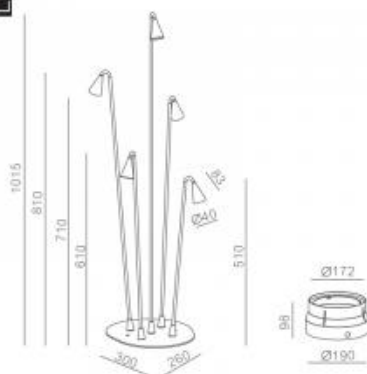

CRI: 90

Lumen output: 725lm

Material: aluminium

Location: Exterior

Fixation: Bollards

Product dimension: 300x260x1015mm

Input: 220-240V 50\60Hz 24V DC 50\60Hz

IP: 65

Class: III

<https://uni-luce.com>

+39 339 505 5880

info@uni-luce.com

Via Monselice, 26, 20832 Desio

MB, Italy

Flower shape bollard can decorate any landscape. Single lamp is available in 3 heights, sides a "bouquest" of 3 and 5 lamps are available for choice.