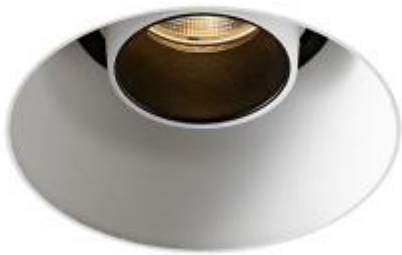

## EVENT L ADJUSTABLE TRIMLESS

Available colors:

- 1759-BB12AD-TR
- 1759-WW12AD-TR
- 1759-WB12AD-TR
- 1759-WG12AD-TR
- 1759-BG12AD-TR

Beam angle: 20° 28° 40°

LED Color: 2700K 3000K 4000K

LED power: 12.2W

System Power: 13W

CRI: 90

Lumen output: 1356lm

Material: aluminium

Location: Interior

Fixation: Ceiling

Installation: Recessed

Product dimension: D114×H118mm

Cut hole size: D133mm

Input: 220-240V 50/60HZ

IP: 20

Class: I

DIM Option: ON/OFF DALI TRIAC DTW

Structure: Adjustable angle 20°, rotation: 360°