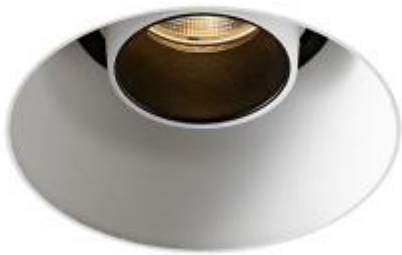

## EVENT M ADJUSTABLE TRIMLESS

Available colors:

- 1758-BB9AD-TR
- 1758-WW9AD-TR
- 1758-WB9AD-TR
- 1758-WG9AD-TR
- 1758-BG9AD-TR

Beam angle:	24° 34° 48°
LED Color:	2700K 3000K 4000K
LED power:	8.9W
System Power:	10,5W
CRI:	90
Lumen output:	946lm
Material:	aluminium
Location:	Interior
Fixation:	Ceiling
Installation:	Recessed
Product dimension:	D84×H107mm
Cut hole size:	D114mm
Input:	220-240V 50/60HZ
IP:	20
Class:	I
DIM Option:	ON/OFF DALI TRIAC DTW
Structure:	Adjustable angle 20°, rotation: 360°