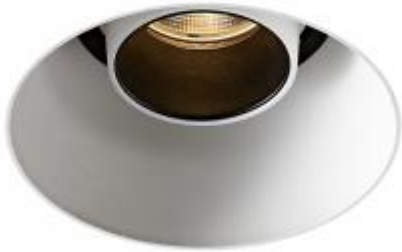

## EVENT S ADJUSTABLE TRIMLESS

Available colors:

- 1757-BB7AD-TR
- 1757-WW7AD-TR
- 1757-WB7AD-TR
- 1757-WG7AD-TR
- 1757-BG7AD-TR

Beam angle:	33° 44°
LED Color:	2700K 3000K 4000K
LED power:	6.6W
System Power:	7,5W
CRI:	90
Lumen output:	668lm
Material:	aluminium
Location:	Interior
Fixation:	Ceiling
Installation:	Recessed
Product dimension:	D57×H100
Cut hole size:	D76mm
Input:	220-240V 50/60HZ
IP:	20
Class:	I
DIM Option:	ON/OFF DALI TRIAC DTW
Structure:	Adjustable angle 20°, rotation: 360°