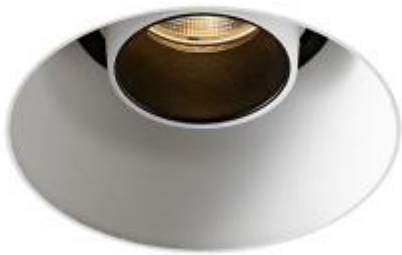

<https://uni-luce.com>

+39 339 505 5880

info@uni-luce.com

Via Monselice, 26, 20832 Desio

MB, Italy

EVENT L PLUS ADJUSTABLE TRIMLESS

Available colors:

- 1759-BB18AD-TR
- 1759-WW18AD-TR
- 1759-WB18AD-TR
- 1759-WG18AD-TR
- 1759-BG18AD-TR

Beam angle: 20° 28° 40°

LED Color: 2700K 3000K 4000K

LED power: 18.1W

System Power: 19,5W

CRI: 90

Lumen output: 1887lm

Material: aluminium

Location: Interior

Fixation: Ceiling

Installation: Recessed

Product dimension: D114×H118mm

Cut hole size: D133mm

Input: 220-240V 50/60HZ

IP: 20

Class: I

DIM Option: ON/OFF DALI TRIAC DTW

Structure: Adjustable angle 20°, rotation: 360°