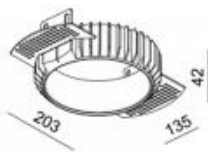

<https://uni-luce.com>
+39 339 505 5880
info@uni-luce.com

Via Monselice, 26, 20832 Desio
MB, Italy

EVENT L+ TRIMLESS

Available colors:

○ 541-W28TR

● 541-B28TR

● 541-G28TR

Beam angle:	30° 45°
LED Color:	2700K 3000K 4000K
LED power:	25,7W
System Power:	27,5W 350mA
CRI:	80
Lumen output:	2501lm
Material:	aluminium
Location:	Interior
Fixation:	Ceiling
Installation:	Recessed
Product dimension:	114x118mm
Cut hole size:	133mm
Input:	220-240V 50\60Hz
IP:	54
Class:	I
DIM Option:	ON/OFF DALI TRIAC DTW

<https://uni-luce.com>

+39 339 505 5880

info@uni-luce.com

Via Monselice, 26, 20832 Desio

MB, Italy

This stunning collection of downlights is specially designed to answer all possible designers' request. Miniature size, IP54, best anti glare effect, different colors and finishings for choice, this is what makes the EVENT collection so popular. Trim and trimless versions are available for choice.