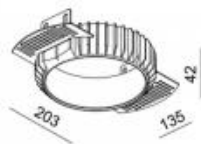

## EVENT L TRIMLESS

Available colors:

○ 541-W21TR

● 541-B21TR

● 541-G21TR

Beam angle: 32° 50°

LED Color: 2700K 3000K 4000K

LED power: 18W

System Power: 20,5W 350mA

CRI: 80

Lumen output: 2296lm

Material: aluminium

Location: Interior

Fixation: Ceiling

Installation: Recessed

Product dimension: 114x118mm

Cut hole size: 133mm

Input: 220-240V 50\60Hz

IP: 54

Class: I

DIM Option: ON/OFF DALI TRIAC DTW

<https://uni-luce.com>

+39 339 505 5880

[info@uni-luce.com](mailto:info@uni-luce.com)