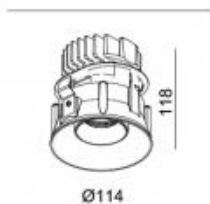

## EVENT L TRIMLESS

Available colors:

○ 541-W21TR

● 541-B21TR

● 541-G21TR

Beam angle: 32° 50°

LED Color: 2700K 3000K 4000K

LED power: 18W

System Power: 20,5W 350mA

CRI: 80

Lumen output: 2296lm

Material: aluminium

Location: Interior

Fixation: Ceiling

Installation: Recessed

Product dimension: 114x118mm

Cut hole size: 133mm

Input: 220-240V 50\60Hz

IP: 54

Class: I

DIM Option: ON/OFF DALI TRIAC DTW

<https://uni-luce.com>

+39 339 505 5880

[info@uni-luce.com](mailto:info@uni-luce.com)