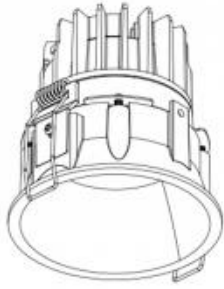

<https://uni-luce.com>
+39 339 505 5880
info@uni-luce.com

Via Monselice, 26, 20832 Desio
MB, Italy

EVENT M

Available colors:

○ 541-W11

● 541-B11

● 541-G11

Beam angle: 36° 50°
LED Color: 2700K 3000K 4000K
LED power: 8,9W
System Power: 10,5W 500mA
CRI: 80
Lumen output: 1135lm
Material: aluminium
Location: Interior
Fixation: Ceiling
Installation: Recessed
Product dimension: 91 91mm
Cut hole size: 83mm
Input: 220-240V 50\60Hz
IP: 54
Class: I
DIM Option: ON/OFF DALI TRIAC DTW

UNI
LUGE

Ø91

91