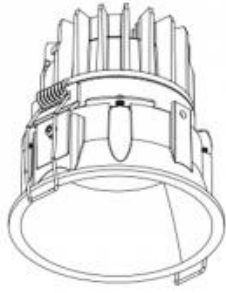

<https://uni-luce.com>
+39 339 505 5880
info@uni-luce.com

Via Monselice, 26, 20832 Desio
MB, Italy

EVENT M+

Available colors:

○ 541-W14

● 541-B14

● 541-G14

Beam angle: 36° 42°
LED Color: 2700K 3000K 4000K
LED power: 12,9W
System Power: 14W 350mA
CRI: 80
Lumen output: 1439lm
Material: aluminium
Location: Interior
Fixation: Ceiling
Installation: Recessed
Product dimension: 91 91mm
Cut hole size: 83mm
Input: 220-240V 50\60Hz
IP: 54
Class: I
DIM Option: ON/OFF DALI TRIAC DTW

UNI
LUCE

Ø91

91