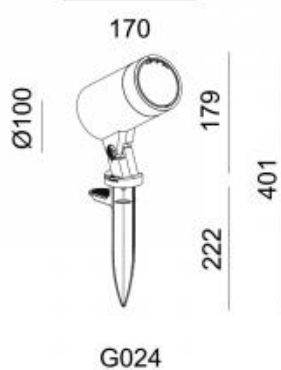

## FALDI L 25 ZOOM SPIKE

Available colors:

- 1629-B25
- 1629-W25
- 1629-GR25
- 1629-DGR25

Beam angle:	18~38°
LED Color:	3000K 4000K 6000K 5000K
System Power:	25W
CRI:	90
Lumen output:	3461lm
Material:	aluminium, glass, PC
Location:	Exterior
Fixation:	Garden spot
Product dimension:	D100 x 170 x H401mm
Input:	220-240V 50/60HZ
IP:	65
Class:	III
IK:	08

<https://uni-luce.com>

+39 339 505 5880

[info@uni-luce.com](mailto:info@uni-luce.com)

Via Monselice, 26, 20832 Desio

MB, Italy

Flexible, subtle, elegant and powerful: these are the keywords that describe the FALDI perfectly. Despite its simple appearance, FALDI excels in light output and quality, ideal for walkway lighting or other landscape applications. FALDI is easy and flexible to use thanks to the adjustable and rotatable head, designed to provide optimal cooling and eliminate glare. FALDI is available for installation on wall or floor, to strap around a tree or to mount in soft green areas with a pin. FALDI is presented in two sizes. All FALDI lamps have zoom beam angle from 15 up to 35 degrees.