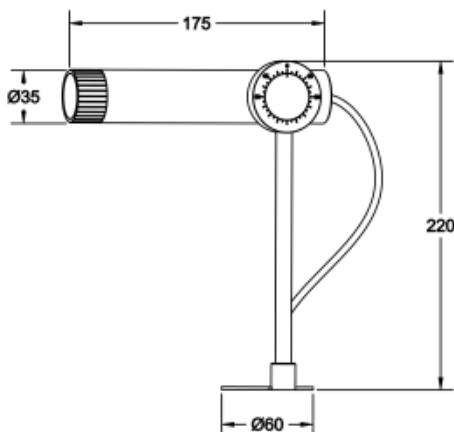

<https://uni-luce.com>
+39 339 505 5880
info@uni-luce.com

Via Monselice, 26, 20832 Desio
MB, Italy

FILA 2 S

Available colors:

- 8077-B-BR2
- 8077-B-BR2
- 8077-DGR-BR2
- 8077-GR-BR2

Beam angle:	7° 11° 20° 33°
LED Color:	2700K 3000K 4000K 6000K
System Power:	1x2.1W
CRI:	90
Lumen output:	185lm
Material:	aluminium, brass
Location:	Exterior lamps
Fixation:	Exterior
Installation:	Floodlight
Product dimension:	diam35x175mm
Input:	220-240V 50/60HZ
IP:	66
Class:	III
DIM Option:	DALI RGB DMX PWM RGBW
IK:	08

<https://uni-luce.com>

+39 339 505 5880

info@uni-luce.com

Via Monselice, 26, 20832 Desio

MB, Italy

FILA, subtle, elegant and special: these are the keywords that describe the FILA perfectly. FILA with its slim long headed shape, excels in light output and quality, ideal for walkway lighting or other landscape applications. FILA is easy and flexible to use thanks to the adjustable head, designed to provide optimal cooling and eliminate glare. Brushed brass elements enriches the design effect. The FILA collection comes in 2 sizes with 2W and 6W for option. Different installation variants are available for choice.