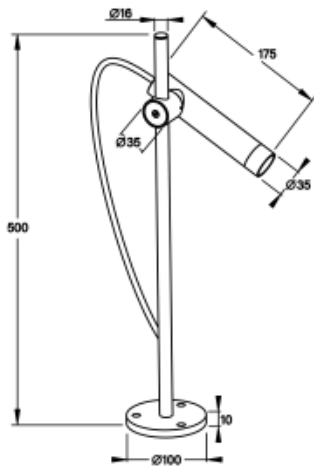

<https://uni-luce.com>
+39 339 505 5880
info@uni-luce.com

Via Monselice, 26, 20832 Desio
MB, Italy

FILA 2 S PRO POLE BASE

Available colors:	● 8279-B-BR-2-500 ● 8279-B-BR-2-500 ● 8279-DGR-BR-2-500
Beam angle:	7° 11° 20° 33° 20° 33° 43°
LED Color:	2700K 3000K 4000K 6000K
System Power:	1x2.1W
CRI:	90
Lumen output:	185lm
Material:	aluminium, brass
Location:	Exterior lamps
Fixation:	Exterior
Installation:	Floodlight
Product dimension:	diam35xL175xH500mm
Input:	220-240V 50/60HZ
IP:	66
Class:	III
DIM Option:	DALI RGB DMX PWM RGBW
IK:	08

<https://uni-luce.com>

+39 339 505 5880

info@uni-luce.com

Via Monselice, 26, 20832 Desio

MB, Italy

FILA, subtle, elegant and special: these are the keywords that describe the FILA perfectly. FILA with its slim long headed shape, excels in light output and quality, ideal for walkway lighting or other landscape applications. FILA is easy and flexible to use thanks to the adjustable head, designed to provide optimal cooling and eliminate glare. Brushed brass elements enriches the design effect. The FILA collection comes in 2 sizes with 2W and 6W for option. Different installation variants are available for choice.