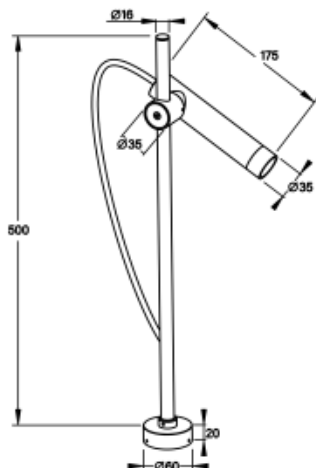

<https://uni-luce.com>
+39 339 505 5880
info@uni-luce.com

Via Monselice, 26, 20832 Desio
MB, Italy

FILA 6 M POLE

Available colors:	● 8277-B-BR-2-500 ● 8277-B-BR-2-500 ● 8277-DGR-BR-2-500
Beam angle:	7° 11° 20° 33° 20° 33° 43°
LED Color:	2700K 3000K 4000K 6000K
System Power:	1x2.1W
CRI:	90
Lumen output:	185lm
Material:	aluminium, brass
Location:	Exterior lamps
Fixation:	Exterior
Installation:	Floodlight
Product dimension:	diam35xL175xH500mm
Input:	220-240V 50/60HZ
IP:	66
Class:	III
DIM Option:	DALI RGB DMX PWM RGBW
IK:	08

<https://uni-luce.com>

+39 339 505 5880

info@uni-luce.com

Via Monselice, 26, 20832 Desio

MB, Italy

FILA, subtle, elegant and special: these are the keywords that describe the FILA perfectly. FILA with its slim long headed shape, excels in light output and quality, ideal for walkway lighting or other landscape applications. FILA is easy and flexible to use thanks to the adjustable head, designed to provide optimal cooling and eliminate glare. Brushed brass elements enriches the design effect. The FILA collection comes in 2 sizes with 2W and 6W for option. Different installation variants are available for choice.