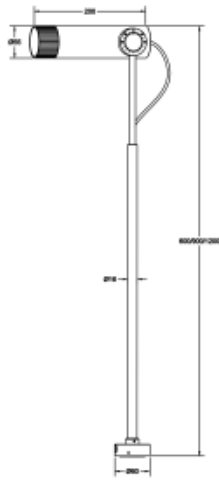

<https://uni-luce.com>
+39 339 505 5880
info@uni-luce.com

Via Monselice, 26, 20832 Desio
MB, Italy

FILA 6 M

Available colors:	● 8078-B-BR6-600
	● 8078-DGR-BR6-600
	● 8078-GR-BR6-600
Beam angle:	15° 24° 36° 50° 15° 24° 36° 50°
	15° 24° 36° 50°
LED Color:	2700K 3000K 4000K 6000K
System	
Power:	1x6.3W
CRI:	90
Lumen output:	735lm
Material:	aluminium, brass
Location:	Exterior lamps
Fixation:	Exterior
Installation:	Floodlight
Product dimension:	diam55xL200xH600mm diam55xL200xH900mm diam55xL200xH1200mm
Input:	220-240V 50/60HZ
IP:	66
Class:	III
DIM Option:	DALI RGB DMX PWM RGBW
IK:	08

<https://uni-luce.com>

+39 339 505 5880

info@uni-luce.com

Via Monselice, 26, 20832 Desio

MB, Italy

FILA, subtle, elegant and special: these are the keywords that describe the FILA perfectly. FILA with its slim long headed shape, excels in light output and quality, ideal for walkway lighting or other landscape applications. FILA is easy and flexible to use thanks to the adjustable head, designed to provide optimal cooling and eliminate glare. Brushed brass elements enriches the design effect. The FILA collection comes in 2 sizes with 2W and 6W for option. Different installation variants are available for choice.