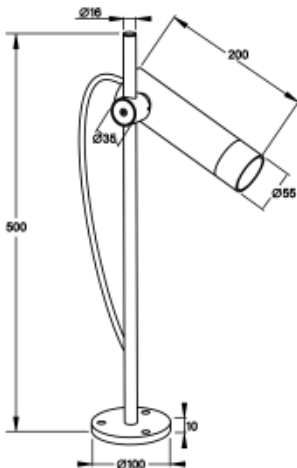

<https://uni-luce.com>
+39 339 505 5880
info@uni-luce.com

Via Monselice, 26, 20832 Desio
MB, Italy

FILA 6 M PRO POLE BASE

Available colors:

- 8280-B-BR-6-500
- 8280-DGR-BR-6-500
- 8280-GR-BR-6-500

Beam angle: 15° 24° 36° 50°
LED Color: 2700K 3000K 4000K 6000K
System Power: 1x6.3W
CRI: 90
Lumen output: 735lm
Material: aluminium, brass
Location: Exterior lamps
Fixation: Exterior
Installation: Floodlight
Product dimension: diam55xL200xH500mm
Input: 220-240V 50/60HZ
IP: 66
Class: III
DIM Option: DALI RGB DMX PWM RGBW
IK: 08

<https://uni-luce.com>

+39 339 505 5880

info@uni-luce.com

Via Monselice, 26, 20832 Desio

MB, Italy

FILA, subtle, elegant and special: these are the keywords that describe the FILA perfectly. FILA with its slim long headed shape, excels in light output and quality, ideal for walkway lighting or other landscape applications. FILA is easy and flexible to use thanks to the adjustable head, designed to provide optimal cooling and eliminate glare. Brushed brass elements enriches the design effect. The FILA collection comes in 2 sizes with 2W and 6W for option. Different installation variants are available for choice.