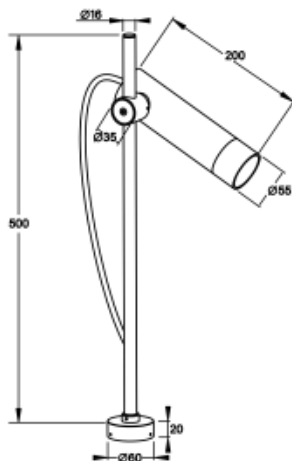

## FILA 6 M POLE

Available colors:

- 8278-B-BR-6-500
- 8278-DGR-BR-6-500
- 8278-GR-BR-6-500

Beam angle:	15° 24° 36° 50°
LED Color:	2700K 3000K 4000K 6000K
System Power:	1x6.3W
CRI:	90
Lumen output:	735lm
Material:	aluminium, brass
Location:	Exterior lamps
Fixation:	Exterior
Installation:	Floodlight
Product dimension:	diam55xL200xH500mm
Input:	220-240V 50/60HZ
IP:	66
Class:	III
DIM Option:	DALI RGB DMX PWM RGBW
IK:	08

<https://uni-luce.com>

+39 339 505 5880

[info@uni-luce.com](mailto:info@uni-luce.com)

Via Monselice, 26, 20832 Desio

MB, Italy

FILA, subtle, elegant and special: these are the keywords that describe the FILA perfectly. FILA with its slim long headed shape, excels in light output and quality, ideal for walkway lighting or other landscape applications. FILA is easy and flexible to use thanks to the adjustable head, designed to provide optimal cooling and eliminate glare. Brushed brass elements enriches the design effect. The FILA collection comes in 2 sizes with 2W and 6W for option. Different installation variants are available for choice.